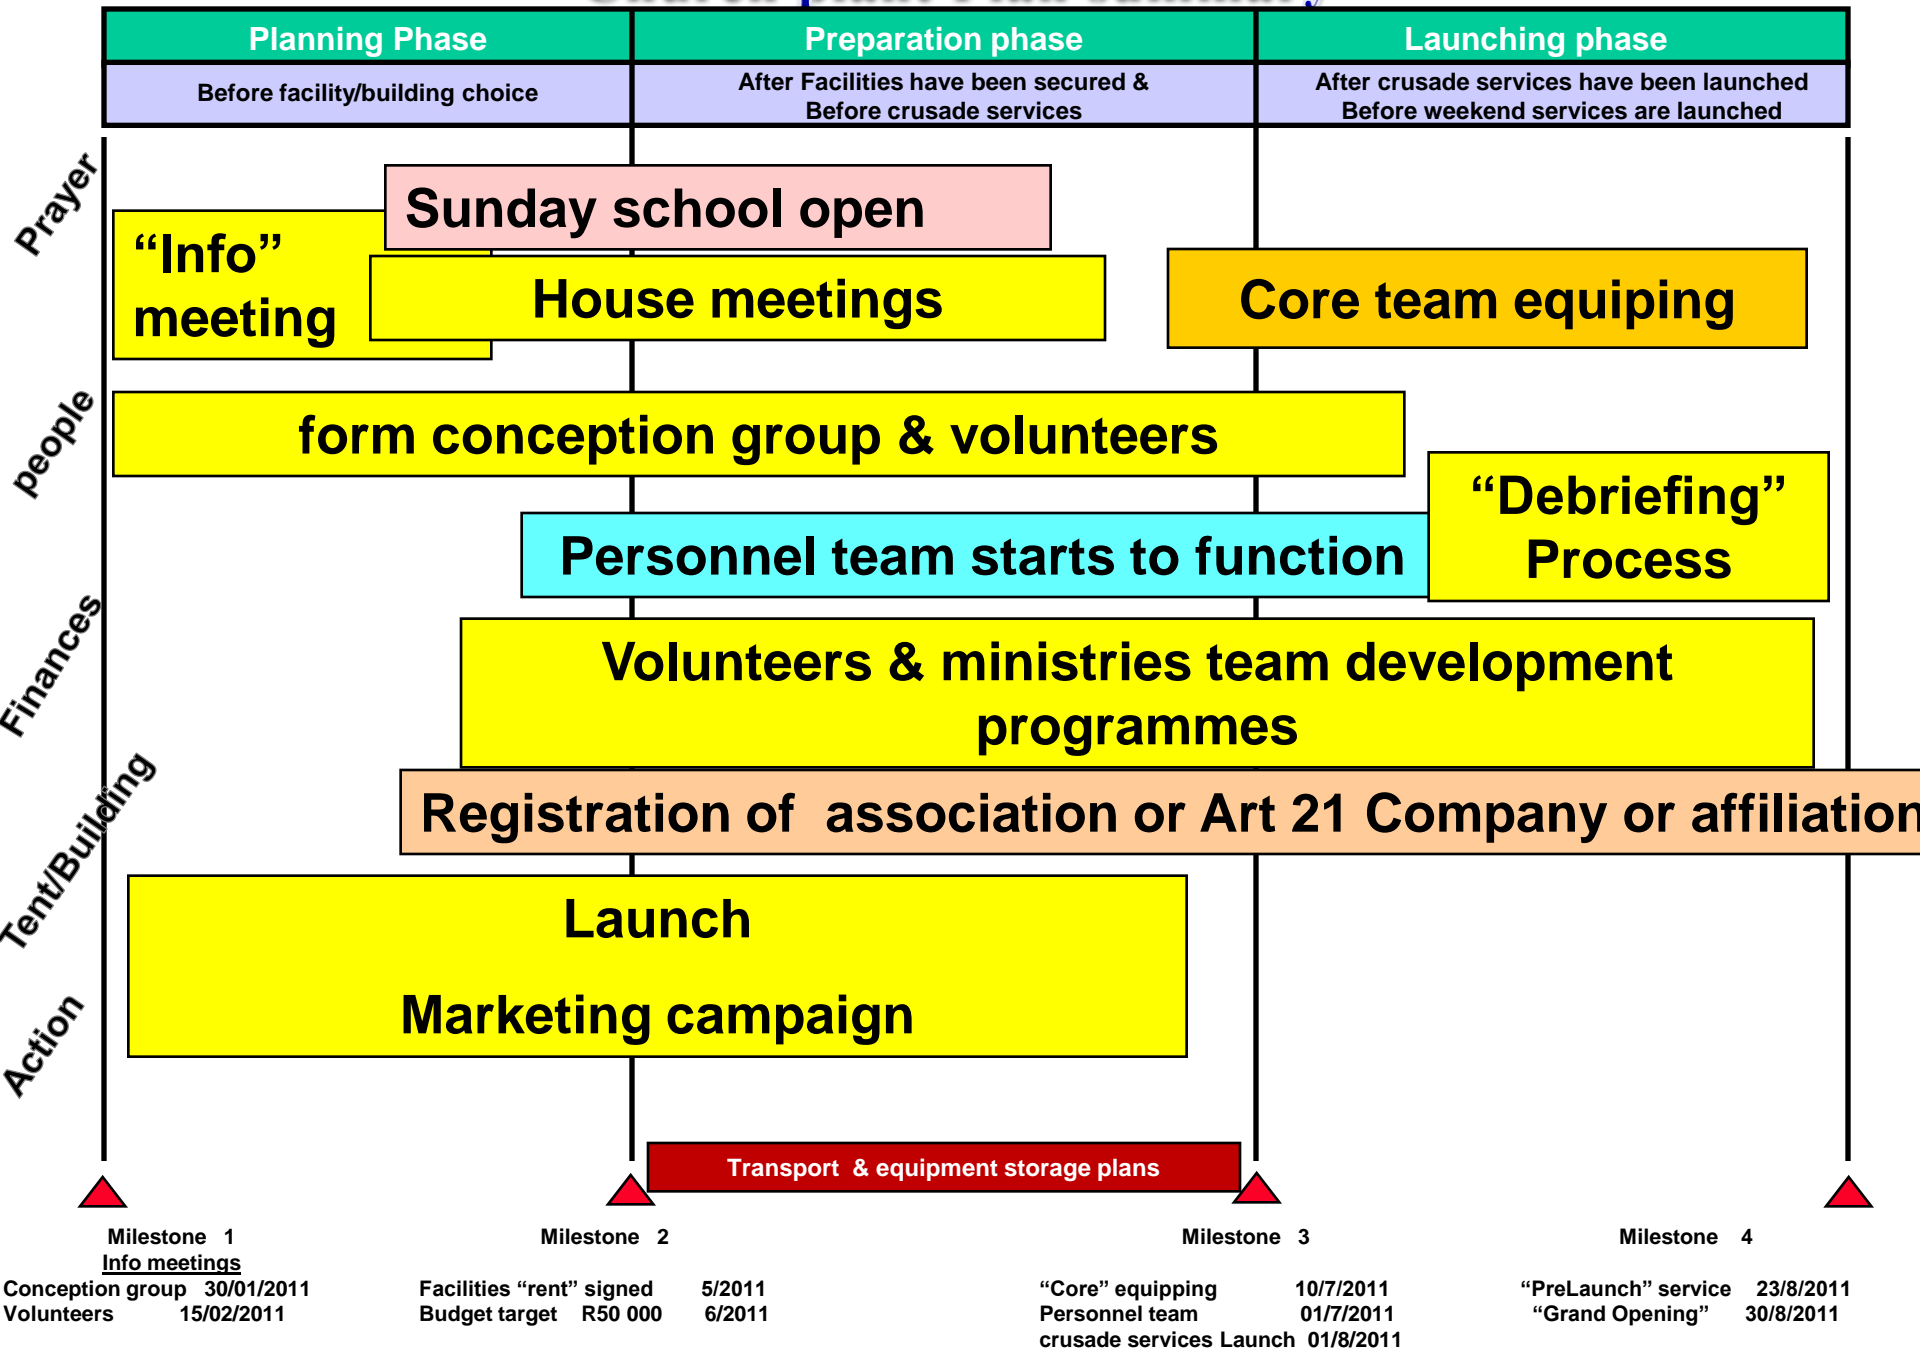

Church plant Plan summary

THE JOHN JOURNEY

By

Pastor Kola de Klerk
& Dr Louis Blom

Church plant Plan summary

Church plant Plan summary

Church plant Plan summary

Church plant Plan summary

Church plant Plan summary

Church plant Plan summary

THE JOHN

Coffee with John Growing planting with John Church with John with John