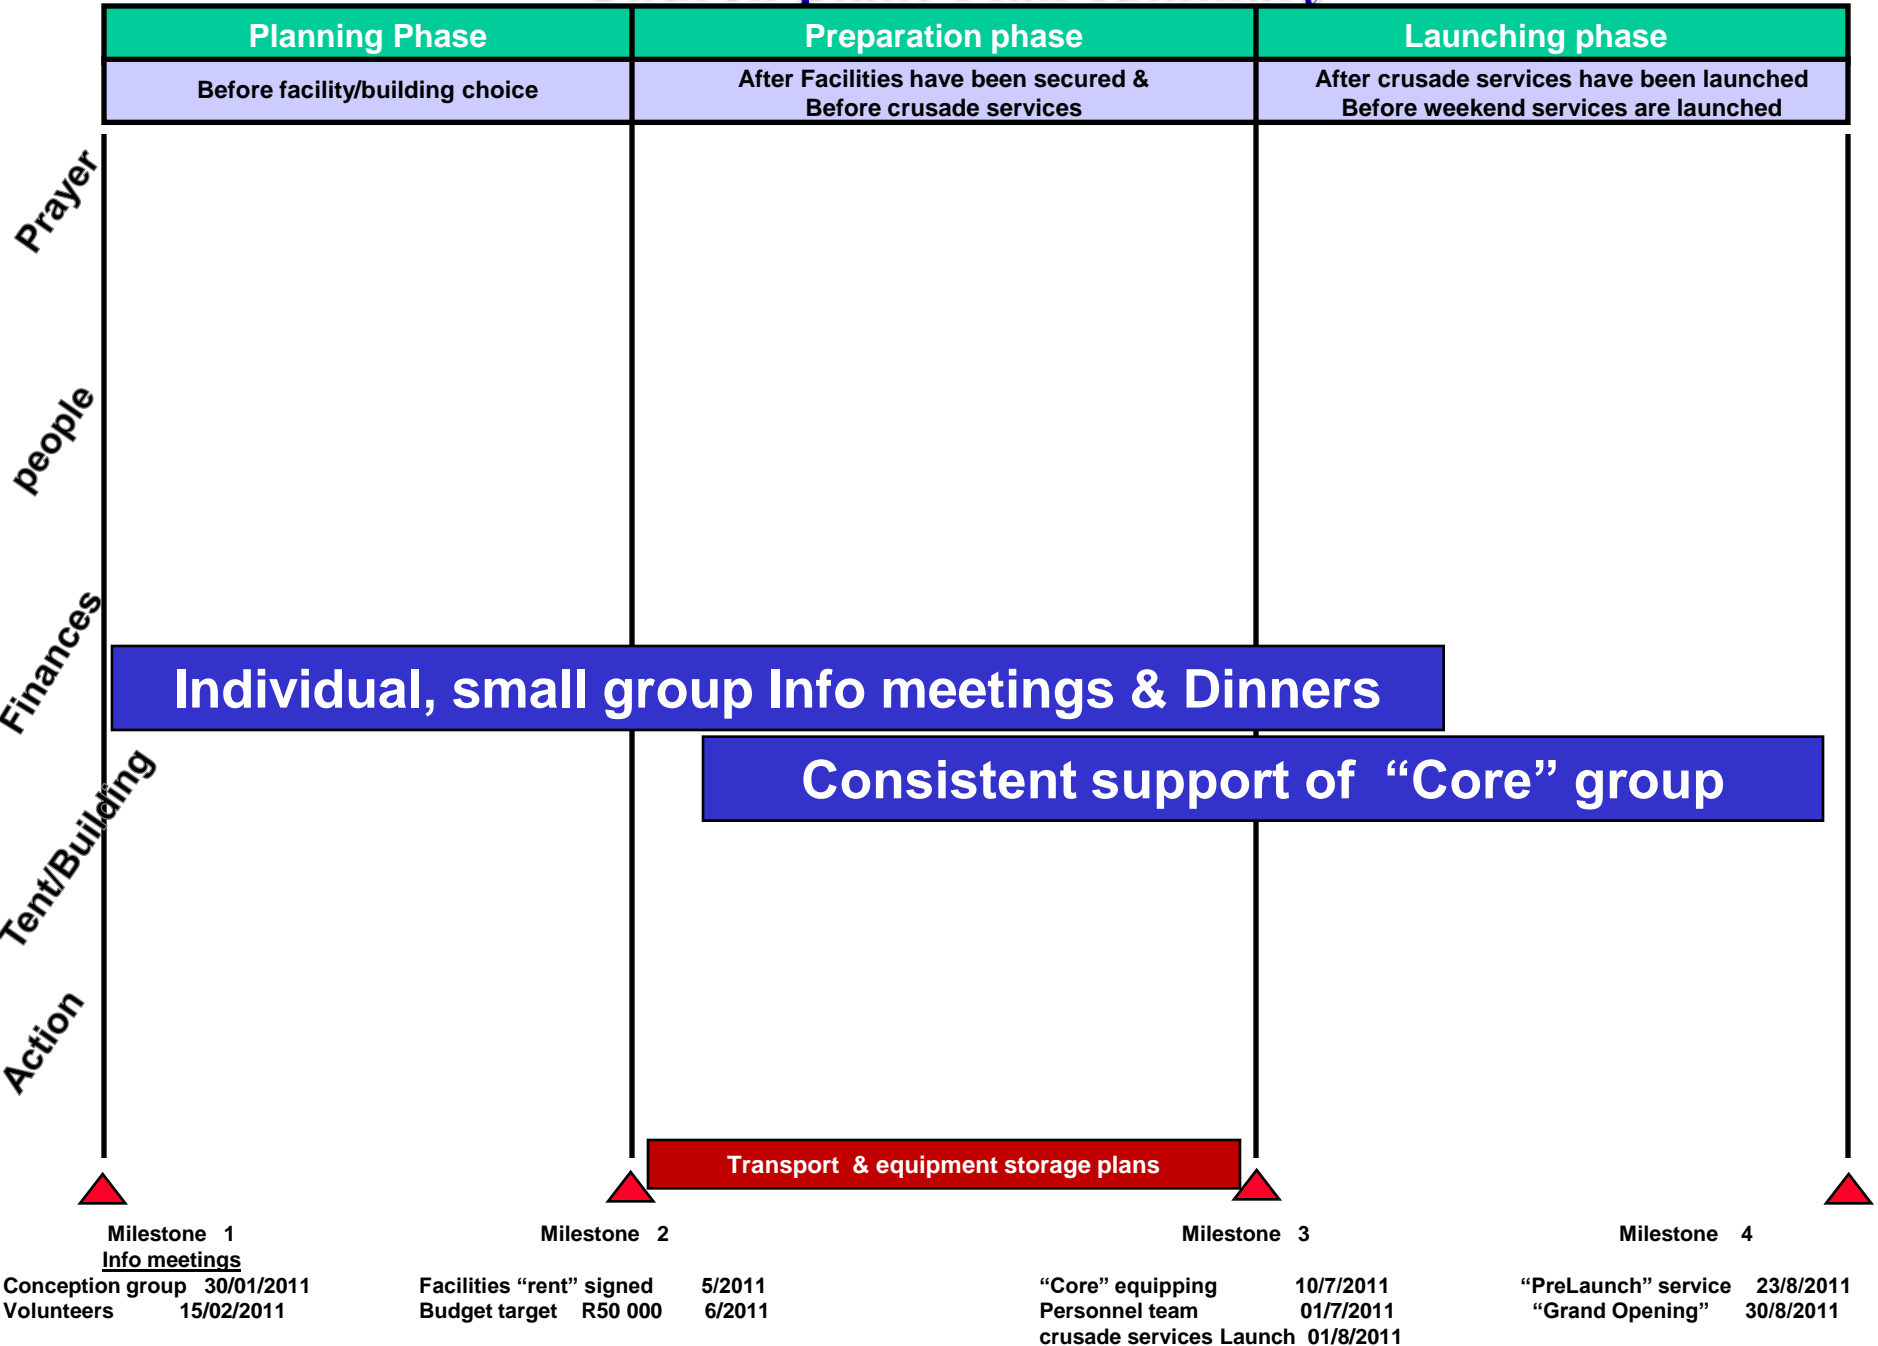

Church plant Plan summary

THE JOHN JOURNEY

By

Pastor Kola de Klerk
& Dr Louis Blom

Church plant Plan summary

Church plant Plan summary

Church plant Plan summary

Church plant Plan summary

Church plant Plan summary

Church plant Plan summary

THE JOHN

Coffee with John Growing planting with John Church with John with John