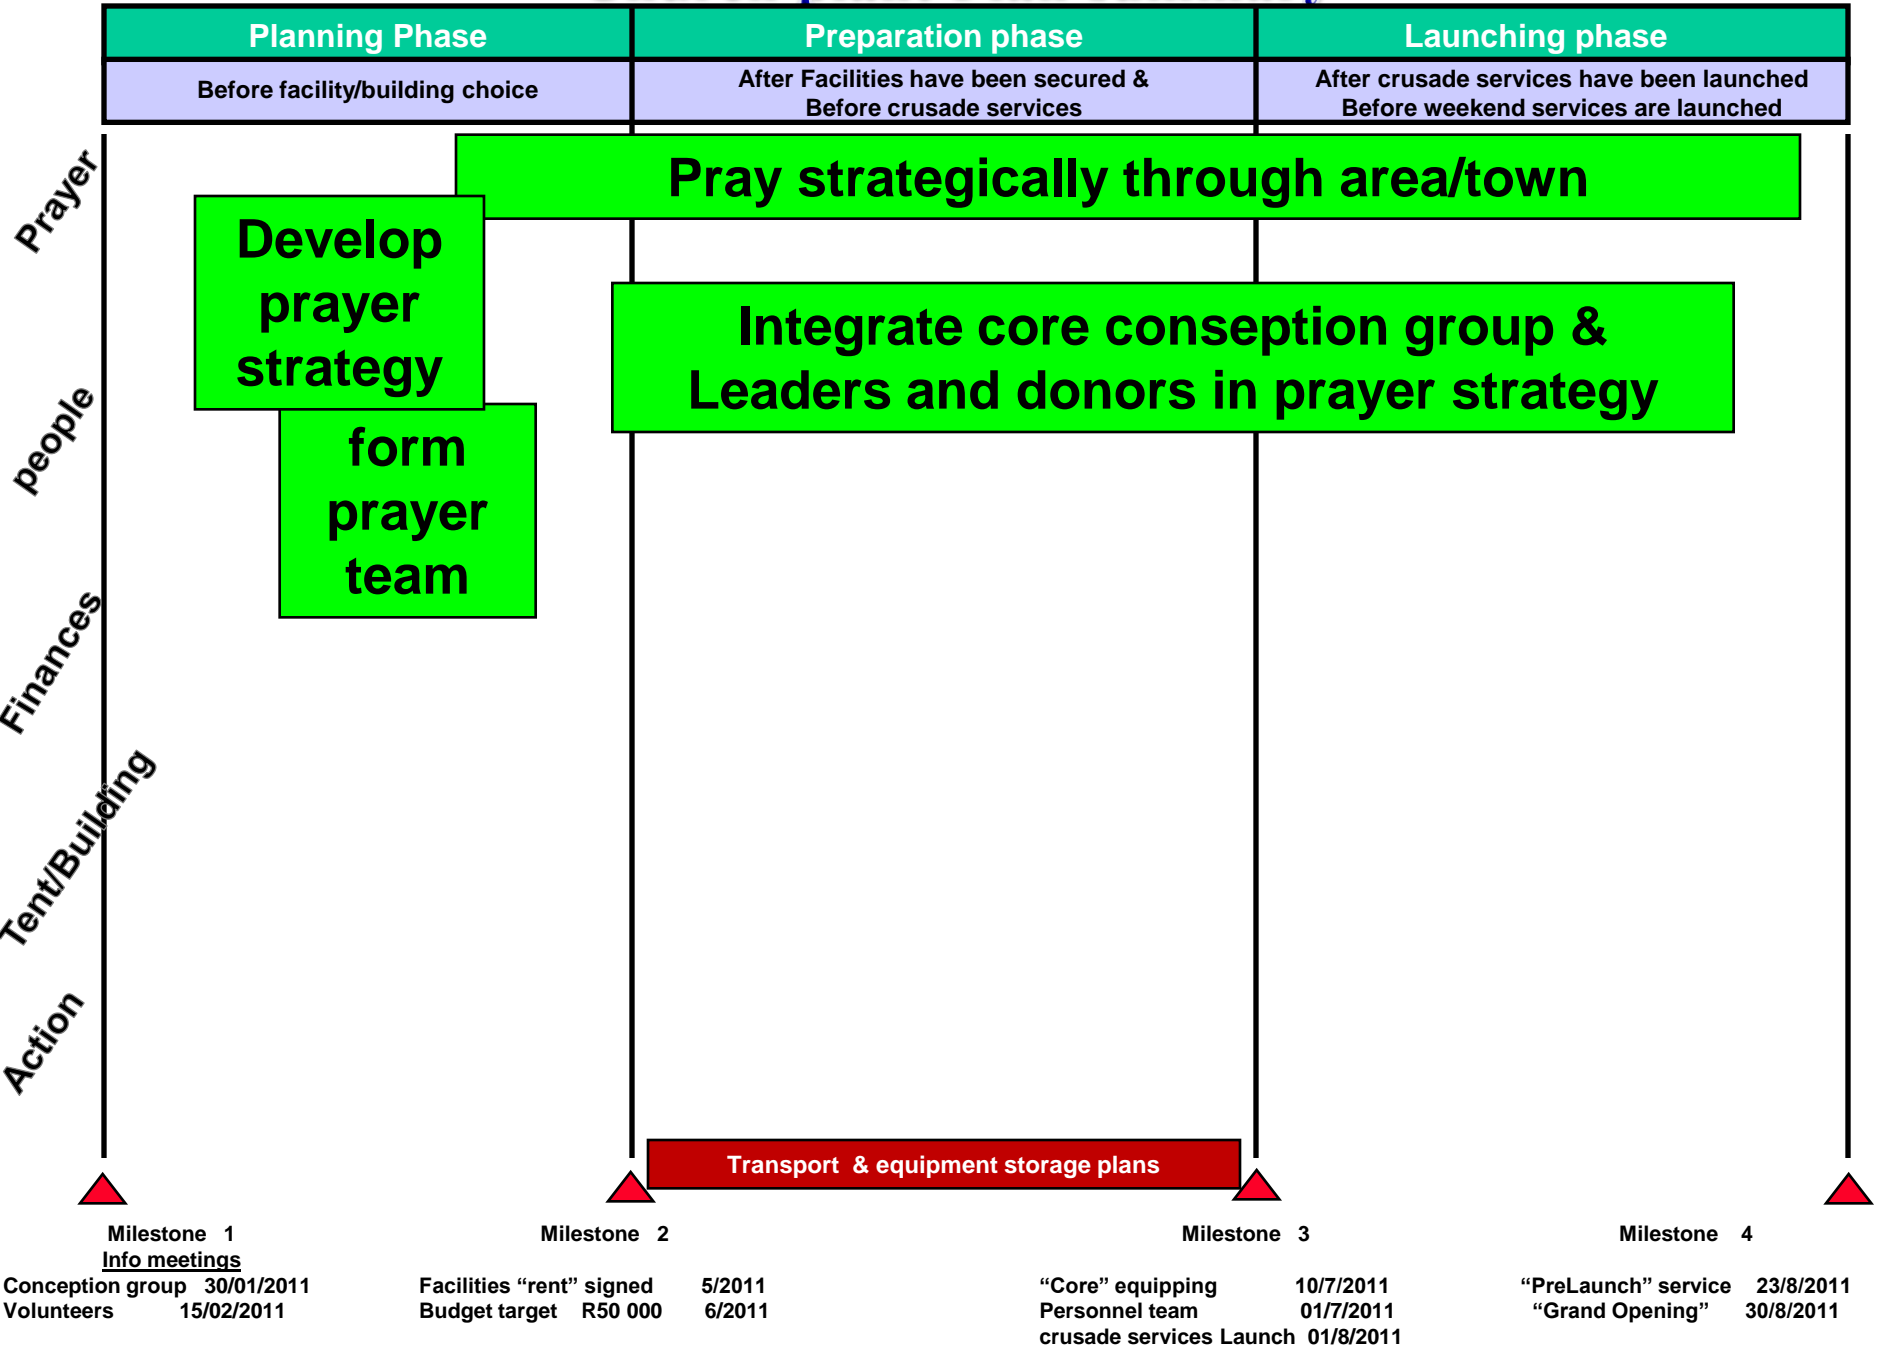

Church plant Plan summary

THE JOHN JOURNEY

By

Pastor Kola de Klerk
& Dr Louis Blom

Church plant Plan summary

Church plant Plan summary

Church plant Plan summary

Church plant Plan summary

Church plant Plan summary

Church plant Plan summary

THE JOHN

Coffee with John Growing planting with John Church with John with John