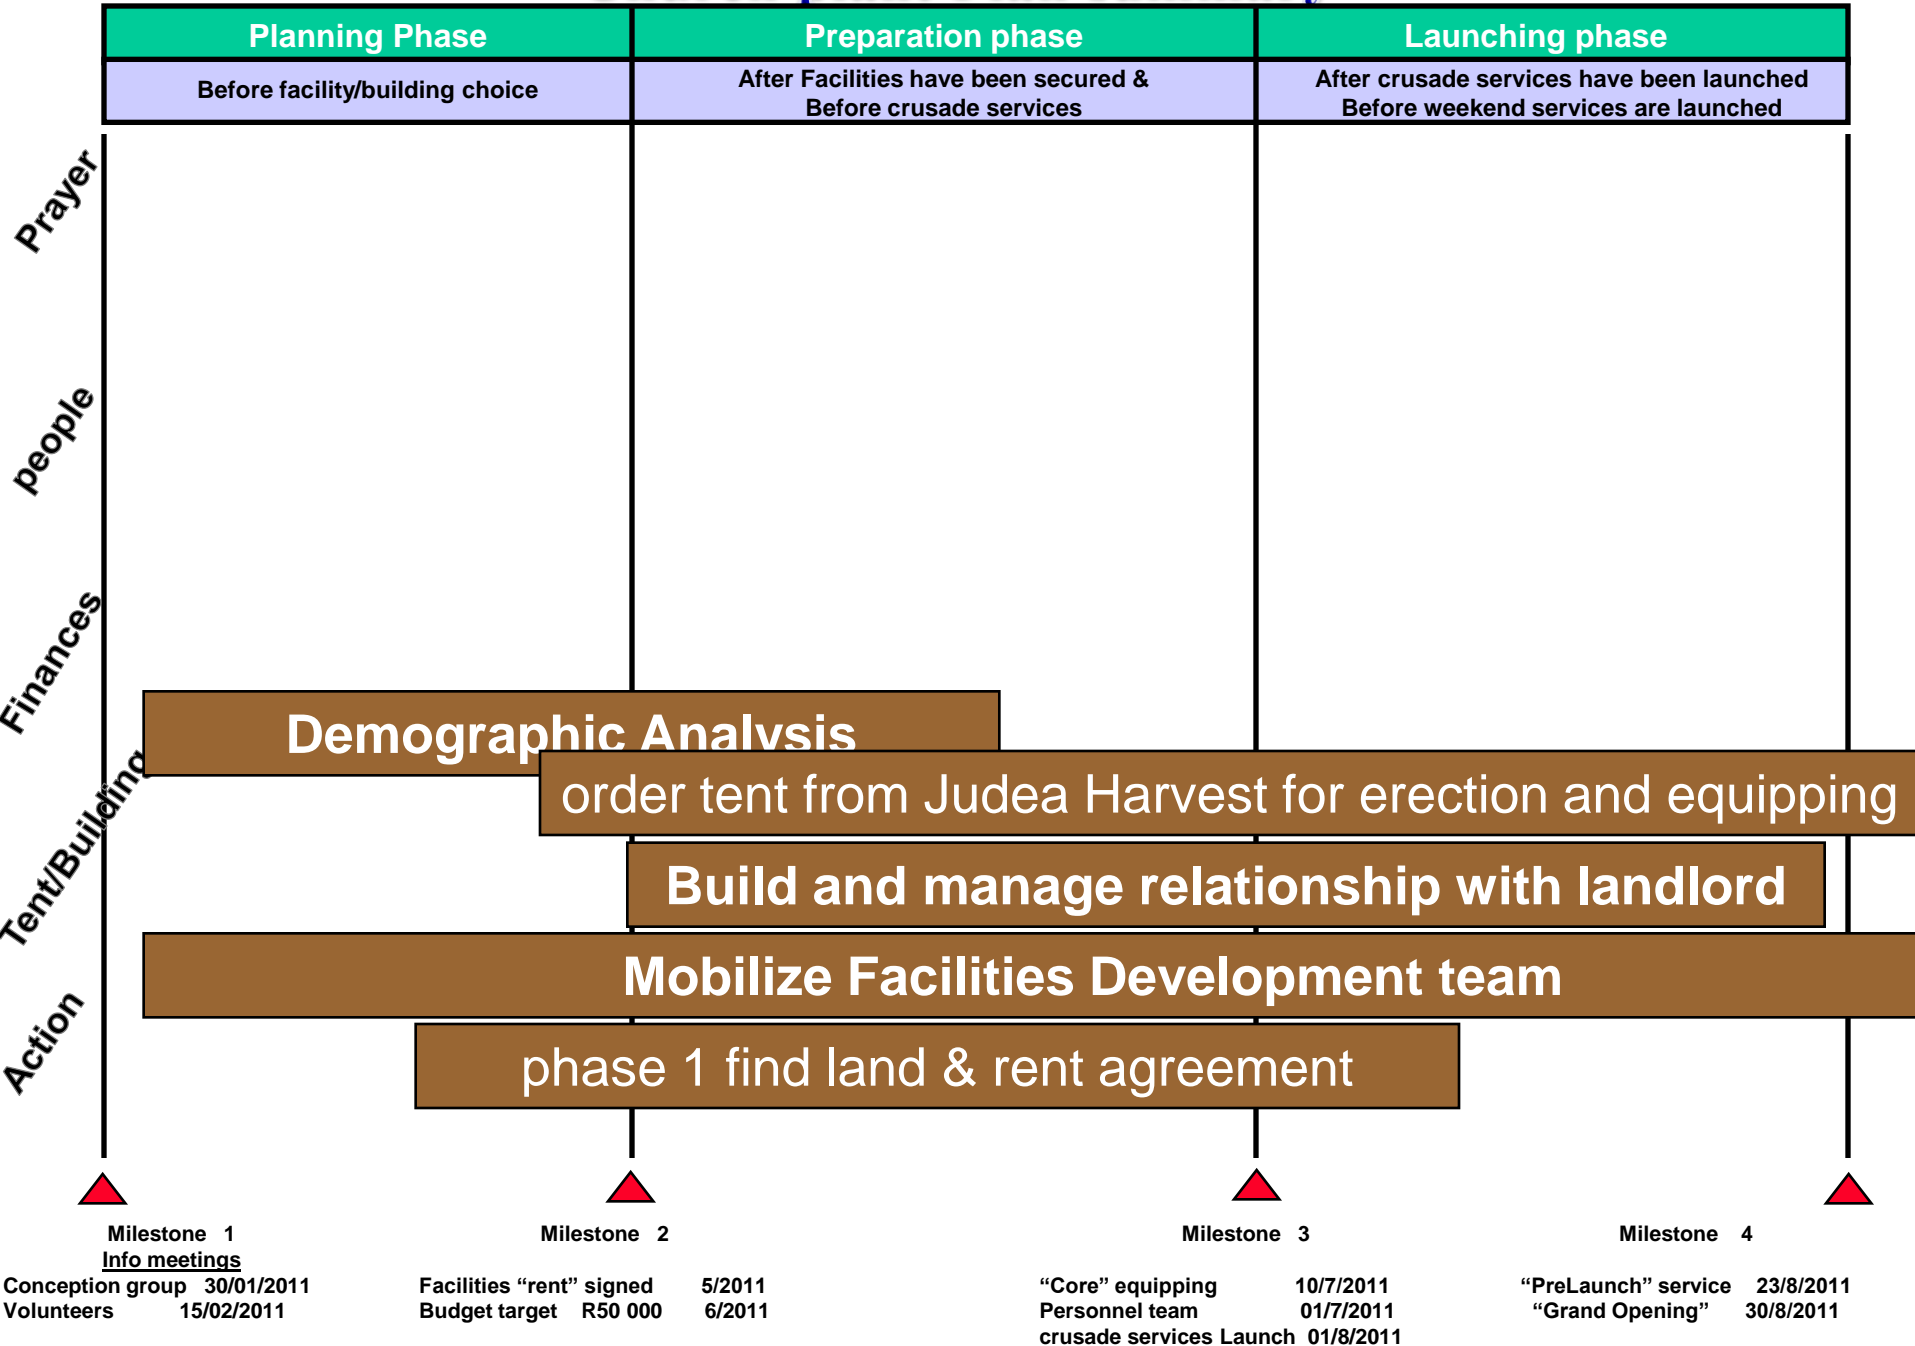

- a. What type of church
- b. Ministry style
- c. Ministry philosophy

Planting with John

iii. Process

Pastor Kola de Klerk

Planting with John

iii. Process

- a. Prayer
- b. People
- c. Finances
- d. Facilities
- e. action

Church plant Plan summary

THE JOHN JOURNEY

By

Pastor Kola de Klerk
& Dr Louis Blom

Church plant Plan summary

Church plant Plan summary

Church plant Plan summary

Church plant Plan summary

Church plant Plan summary

Church plant Plan summary

THE JOHN

Coffee with John Growing planting with John Church with John with John