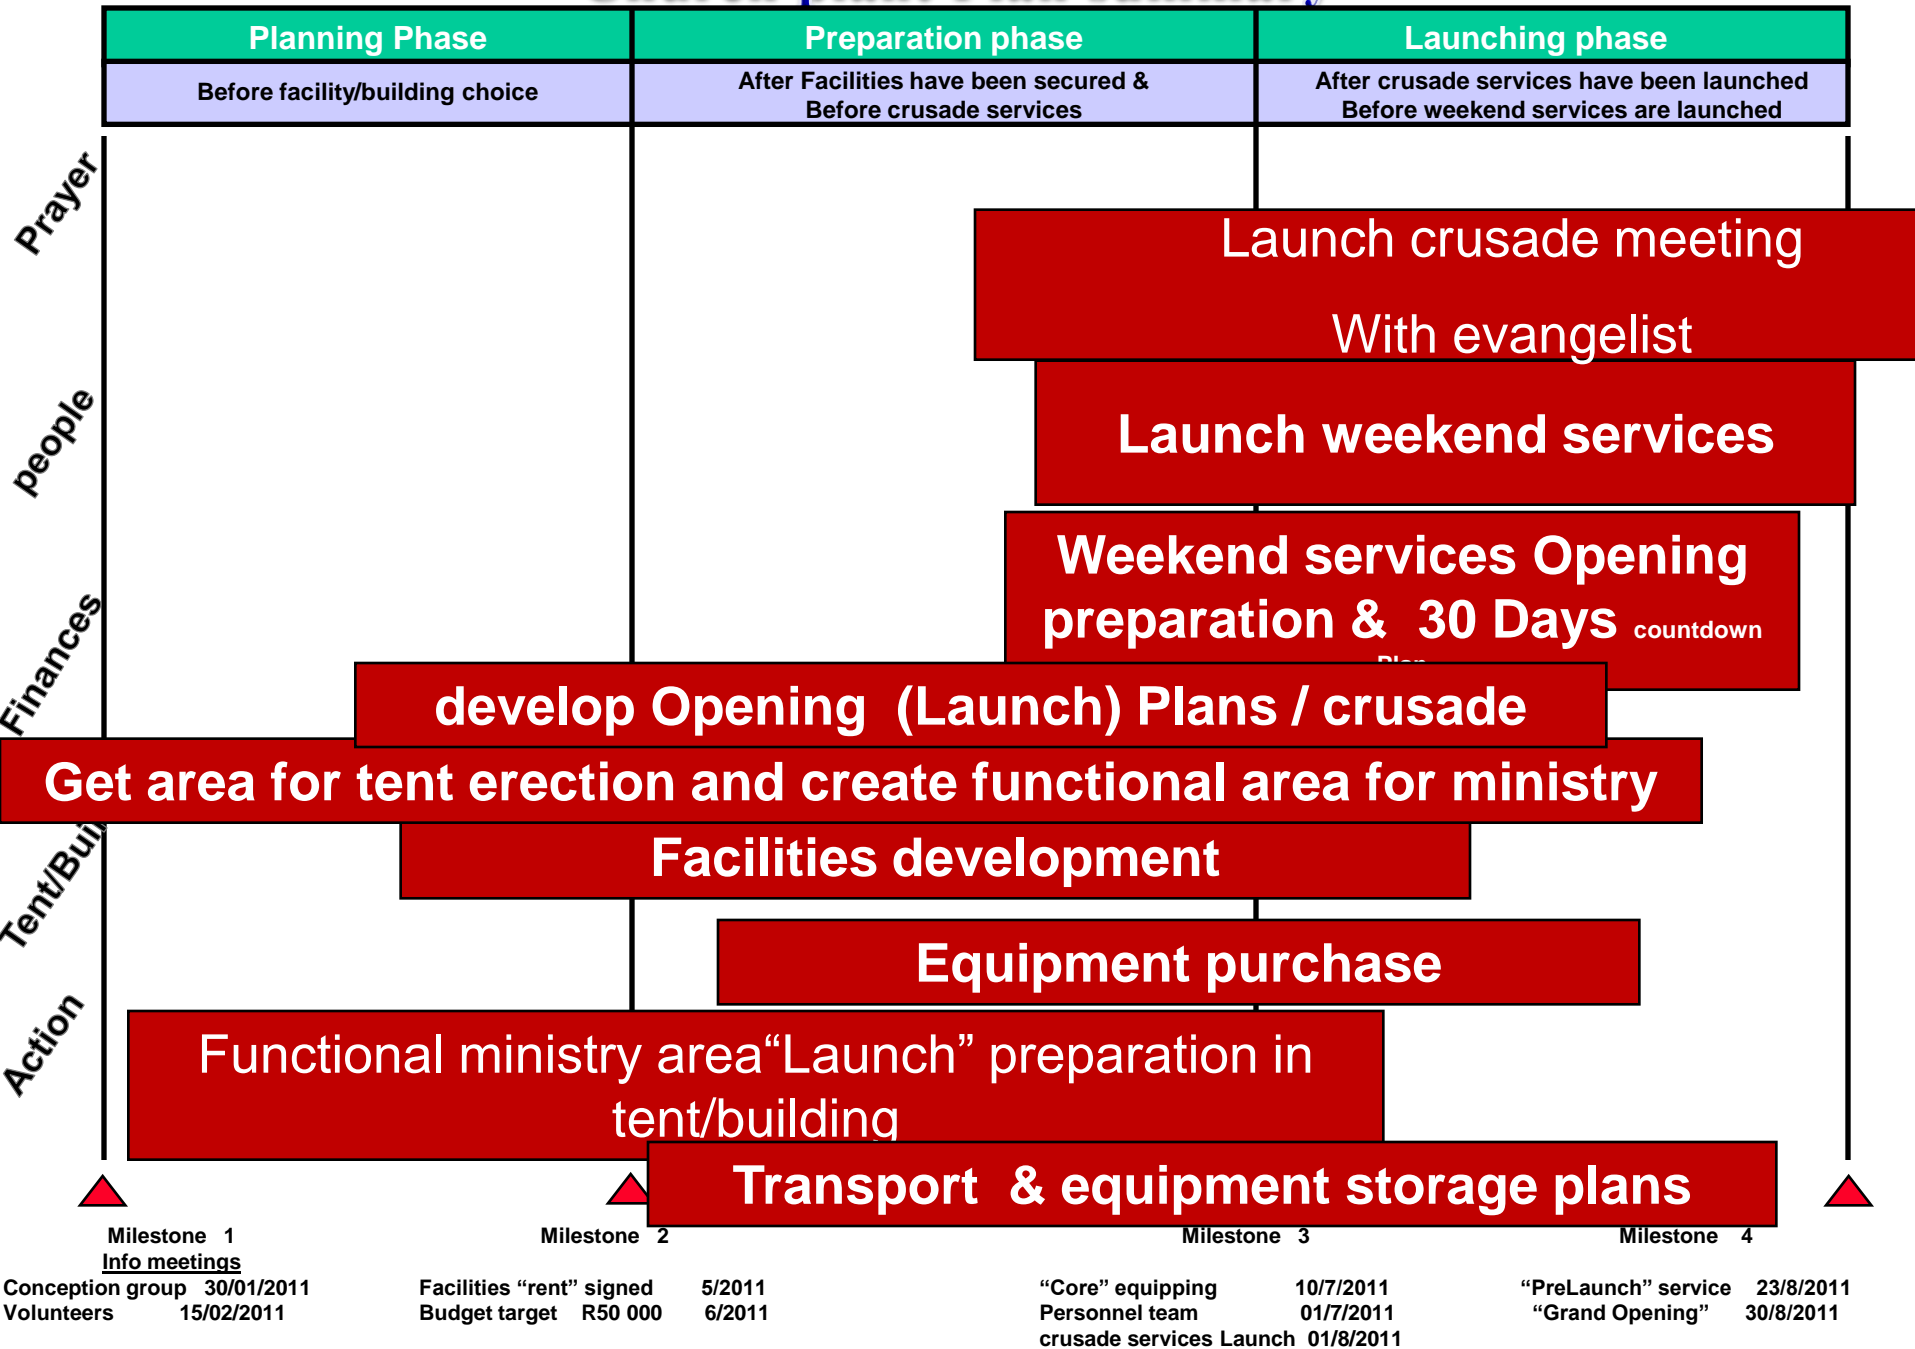

Church plant Plan summary

THE JOHN JOURNEY

By

Pastor Kola de Klerk
& Dr Louis Blom

Church plant Plan summary

Church plant Plan summary

Church plant Plan summary

Church plant Plan summary

Church plant Plan summary

Church plant Plan summary

THE JOHN

Coffee with John Growing planting with John Church with John with John